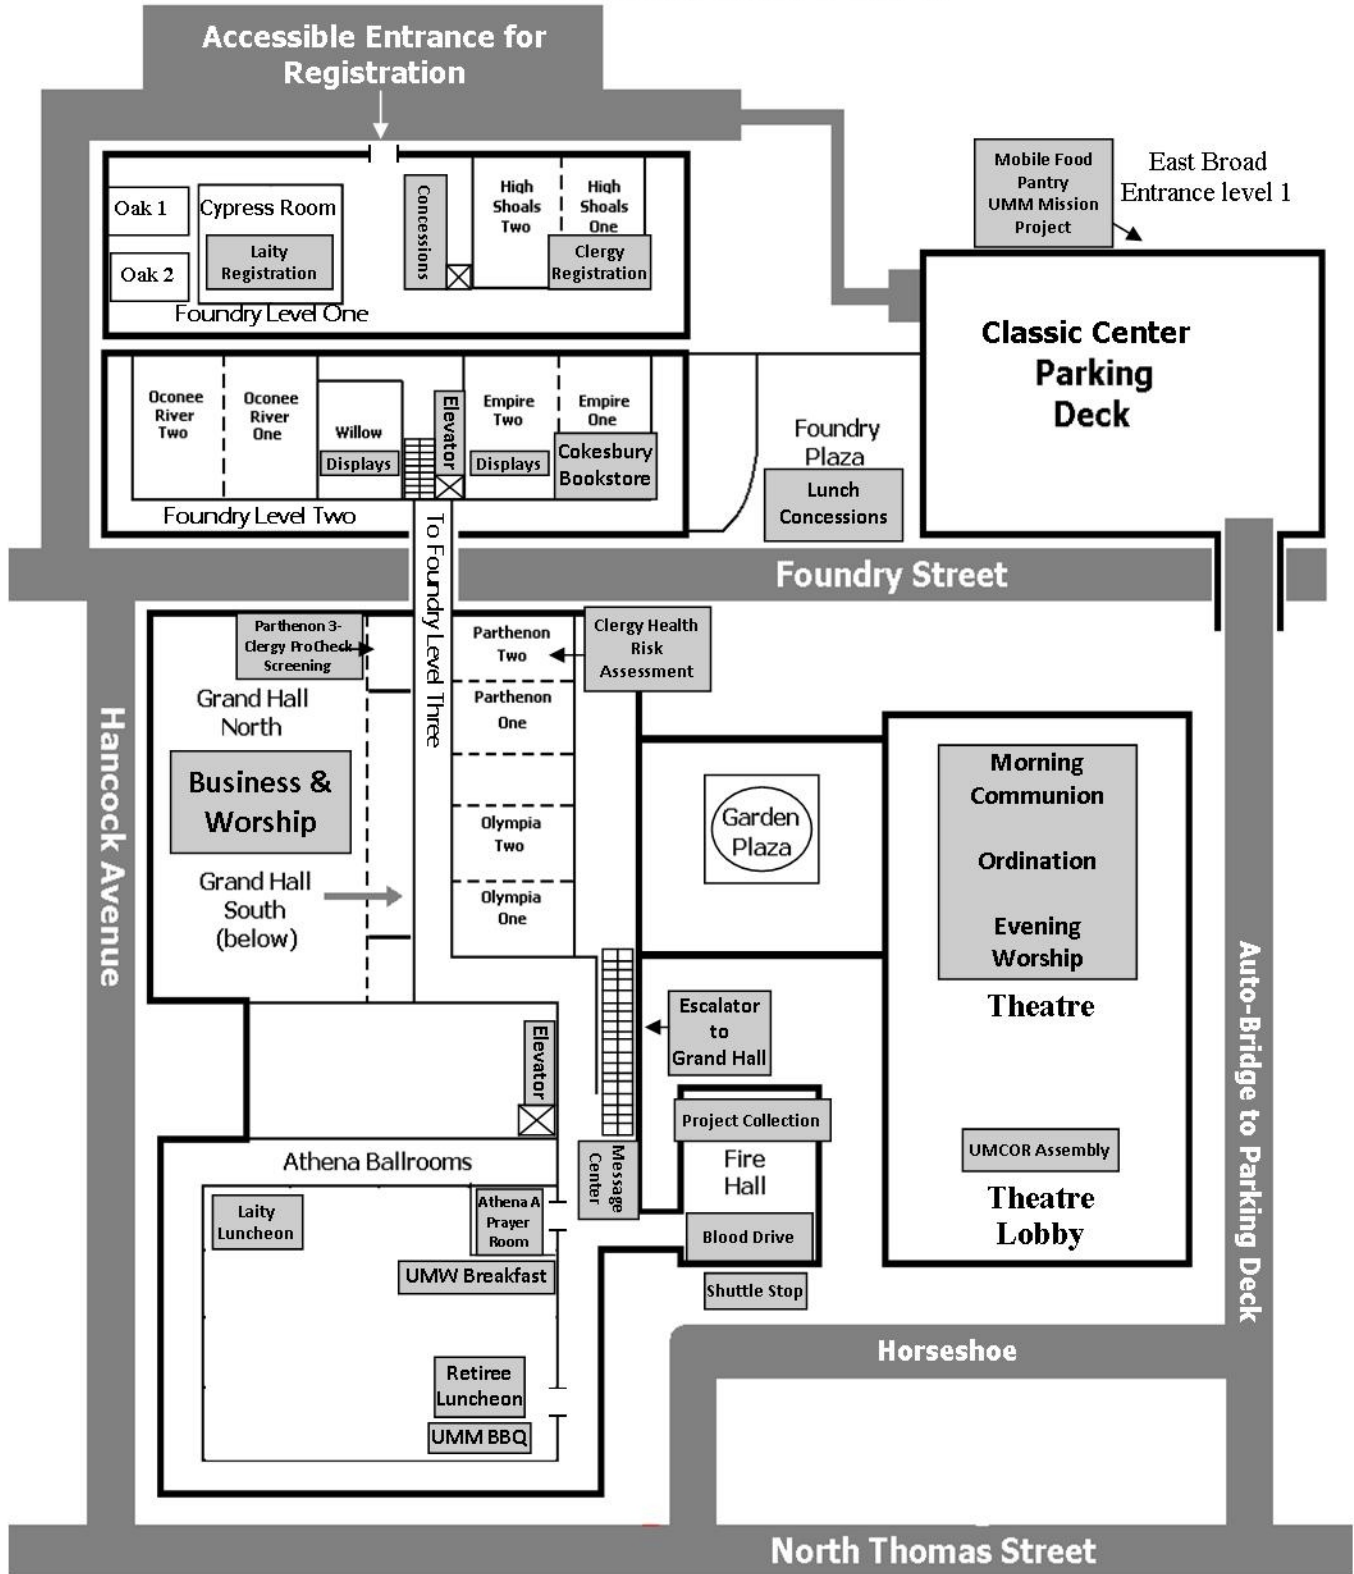

THE CLASSIC CENTER

300 North Thomas St., Athens, GA 30601

FACILITY LAYOUT